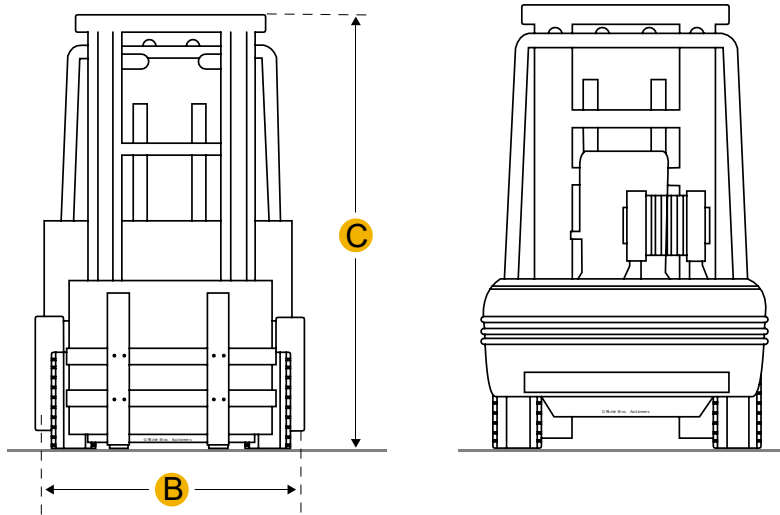

Manitou CD25P Vorkheftruck

Dimensions

Dimensions

A

Length To Fork Face

8.26ft in

B

Overall Width

3.78ft in

C

Overall Height - Mast Lowered

7.12ft in

D

Wheelbase

5.25ft in

E

Ground Clearance

4.73in

F

Height To Top Of Overhead Guard

6.96ft in

G

Max Fork Height

11.03ft in

Operating Weight

8994.9lb

Tire Type

front 7.00-12-12PR rear 6.00-9-10 PR

Number Of Front Wheels

2

Number Of Rear Wheels

2