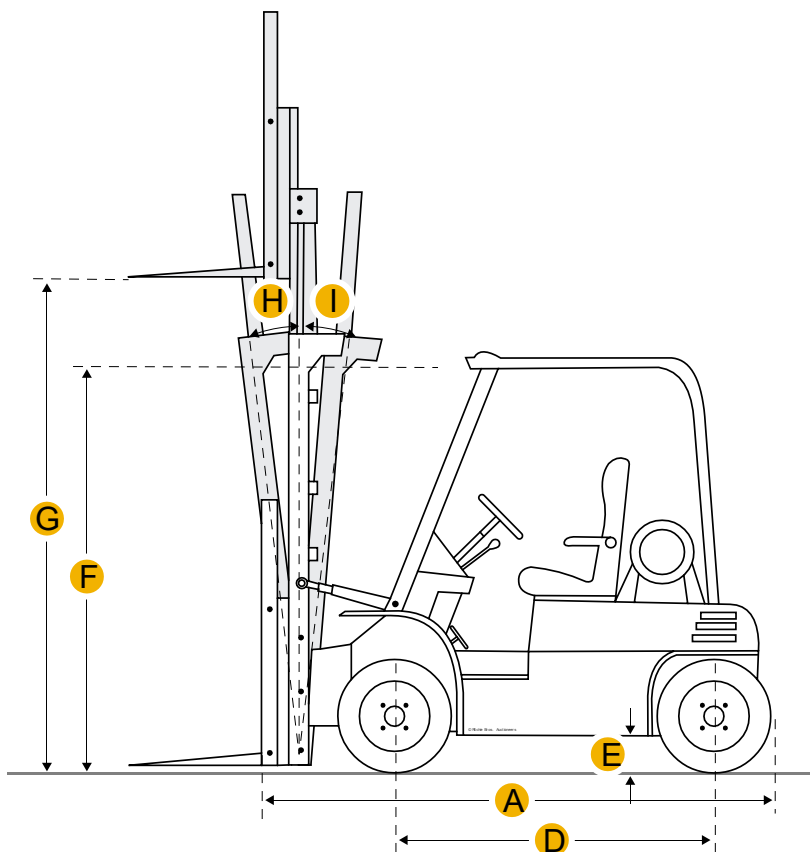

Manitou CD25P Vorkheftruck

Dimensions

Dimensions

A

Length To Fork Face

8.26ft in

B

Overall Width

3.78ft in

C

Overall Height - Mast Lowered

7.12ft in

D

Wheelbase

5.25ft in

E

Ground Clearance

4.73in

F

Height To Top Of Overhead Guard

6.96ft in

G

Max Fork Height

11.03ft in

12degrees

Max Fork Spread

45.28in

Lower Speed

-

Load Center

19.69in

Load Capacity